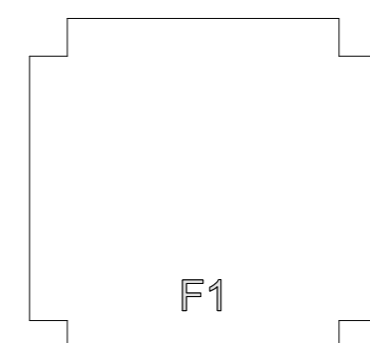

Beach Bum		Engine Size.	n/a		
		Wing Span.	1530mm		
		Fuselage Length.	975mm		
Designed By.	Craig Tarlington	Date	13/05/2004	Drawing No.	AFM-C-1008
Drawn By.	Craig Tarlington	Date	13/05/2004	Revision No.	0

0 50 100 150 200

Beach Bum				Engine Size.	n/a
				Wing Span.	1530mm
				Fuselage Length.	975mm
Designed By.	Craig Tarlington	Date	13/05/2004	Drawing No.	AFM-C-1008
Drawn By.	Craig Tarlington	Date	13/05/2004	Revision No.	0